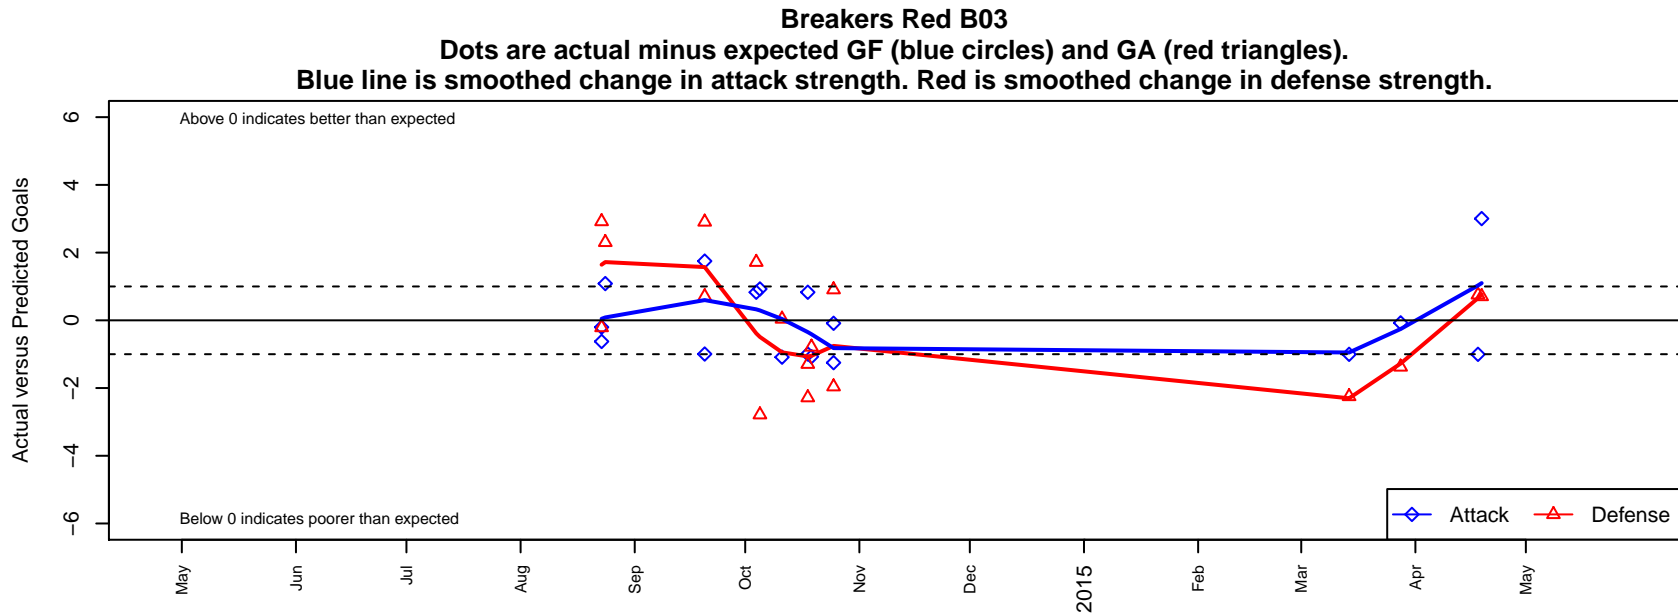

**attack and defense variance (black dot)
relative to other teams
and top 10 in region**

**attack and defense rating
relative to others at age
and all opponents in last 13 months**

Breakers Red B03

Breakers SC
Spokane, WA
B03 total strength=-50
attack=0.07 defense=0.04
fall league = PSPL-Inl Dev Div 2 U11
spr league = Spr PSPL-Inland Div 2 U11
notes= Dix 2014; Ramirez 2015

alt names used:
IEYSA Breakers B03 Dix
BREAKERS BU11 RED (WA)
IEYSA Breakers B03 Ramirez

Venues played:
2014 River City Challenge U11 U11
2014 PSPL-Inland Dev Div 2 U11
2014 Spr PSPL-Inland Div 2 U11