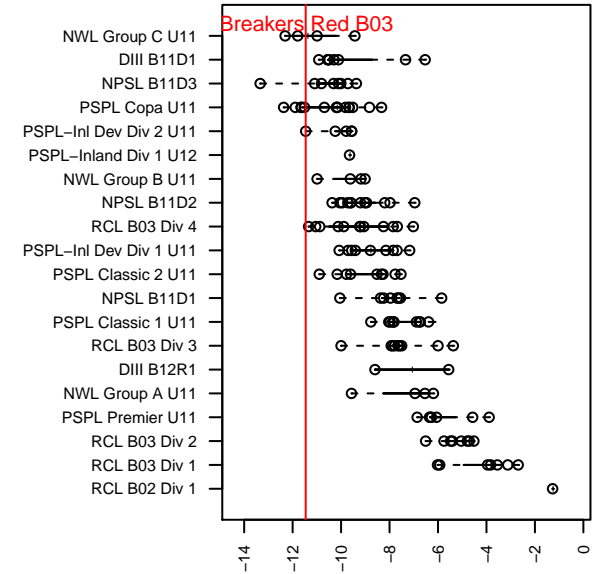

**attack and defense rating
relative to others at age
and all opponents in last 13 months**